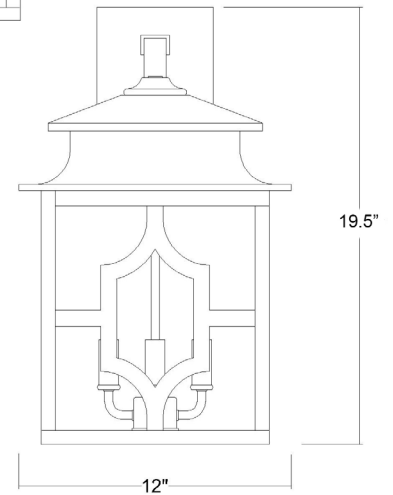

1772ORB

CALVERT 4-LIGHT WALL LANTERN

Description:	Calvert 4-Light Wall Lantern
Finish:	Oil Rubbed Bronze
Dimensions:	12" W x 19-1/2" H x 13-1/4" ext. Height on Center: 5-1/2"
Bulbs:	4-60W Cand.
Installed Weight:	13.65 lbs.
Certification:	cETL / wet location

Material:	Steel and glass
Shades:	NA
Glass:	Clear Seeded
Back Plate Dimensions:	5" x 10-1/2"
Chain/Wire:	NA
Additional Finishes:	NA