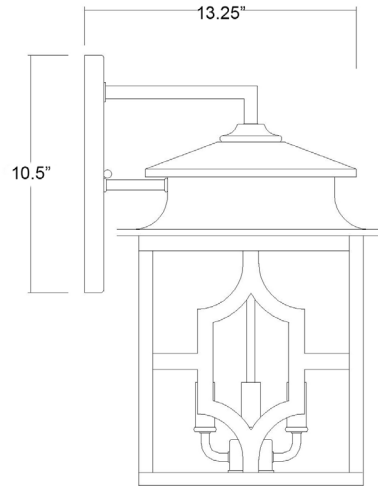

1772ORB

CALVERT 4-LIGHT WALL LANTERN

Description:	Calvert 4-Light Wall Lantern
Finish:	Oil Rubbed Bronze
Dimensions:	12" W x 19-1/2" H x 13-1/4" ext. Height on Center: 5-1/2"
Bulbs:	4-60W Cand.
Installed Weight:	13.65 lbs.
Certification:	cETL / wet location

Material:	Steel and glass
Shades:	NA
Glass:	Clear Seeded
Back Plate Dimensions:	5" x 10-1/2"
Chain/Wire:	NA
Additional Finishes:	NA